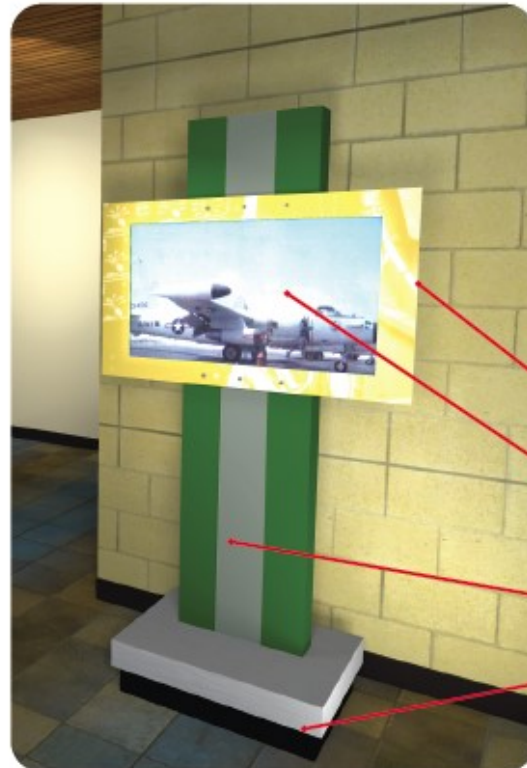

6994TH SECURITY SQUADRON (USAFSS) EC-47 ARDF OPERATIONS IN SOUTHEAST ASIA 1966 - 1974 EXHIBIT

- 1/4" SECOND SURFACE GRAPHIC ON ACRYLIC
- SAMSUNG ME40B: ME-B SERIES 40" EDGE-LIT LED LCD INTEGRATED TV DISPLAY
- 1/4" FROSTED ACRYLIC STRIP
- BRUSHED ALUMINUM BASE WITH BLACK TOE KICK

MRSEA
TV KIOSK
ADL027406
DESIGNER - ASHLEY INLAND
PROJECT MANAGER - ANDY DAVENPORT
ACCOUNT MANAGER - RON ADLER
©.2013

This design was originated by Adler Display and remains the property of Adler Display until purchased. The exclusive right to estimate for production is reserved by Adler Display.

This stand-alone video kiosk was not included in the final design.