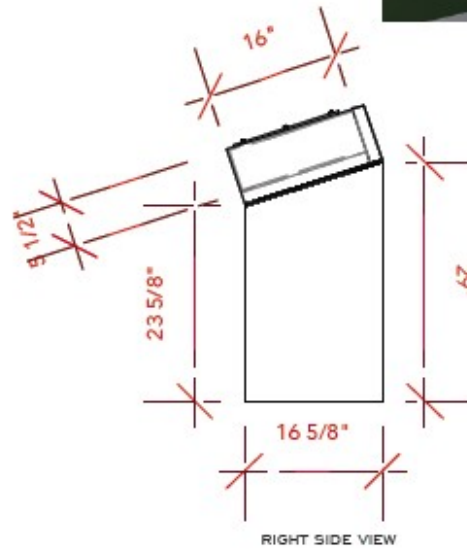

adler display studios
The experience is everything.

MUSEA
REVISED MODEL CASE
ADLDS7A08
DESIGNER - ASHLEY INLAND
PROJECT MANAGER - ANDY DAVENPORT
ACCOUNT MANAGER - RICH ADLER
11.07.18