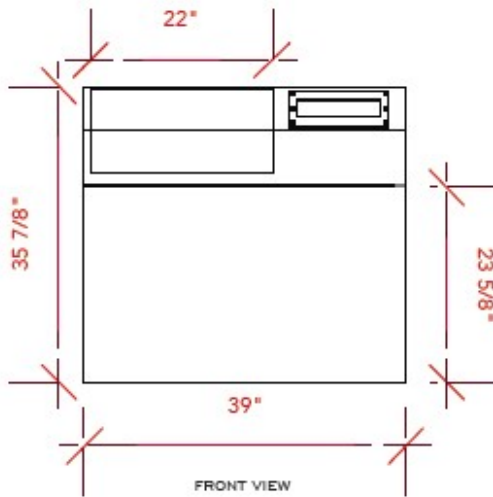

adler display studios
The experience is everything.

MUSEA
REVISED MODEL CASE
ADLDS7A08
DESIGNER - ASHLEY INLAND
PROJECT MANAGER - ANDY DAVENPORT
ACCOUNT MANAGER - RICH ADLER
11.07.18