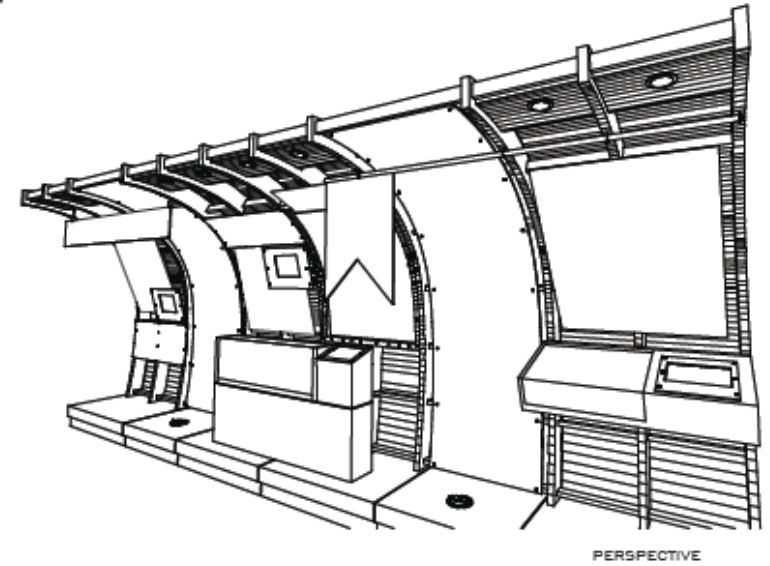

6994TH SECURITY SQUADRON (USAFSS) EC-47 ARDF OPERATIONS IN SOUTHEAST ASIA 1966 - 1974 EXHIBIT

MRSEA
LOBBY EXHIBIT
ADL027406
DESIGNER - ASHLEY INSAHD
PROJECT MANAGER - ANDY DAVENPORT
ACCOUNT MANAGER - RICH ADLER
©.C.S. 13

This design was originated by Adler Display and remains the property of Adler Display until purchased. The exclusive right to estimate for production is reserved by Adler Display.

The curve of the exhibit back frame approximates a ratio to the actual dimensions of the EC-47 fuselage.