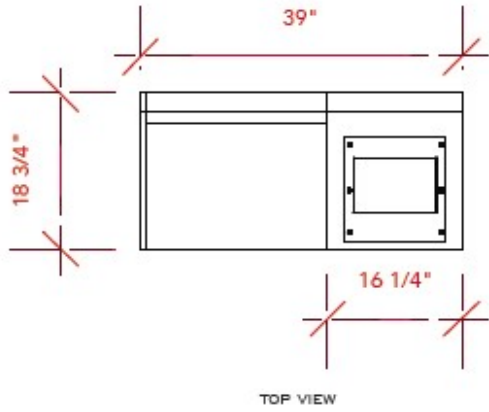

adler display studios
The experience is everything.

MUSEA
REVISED MODEL CASE
ADLDS7A08
DESIGNER - ASHLEY INLAND
PROJECT MANAGER - ANDY DAVENPORT
ACCOUNT MANAGER - RICH ADLER
11.07.18