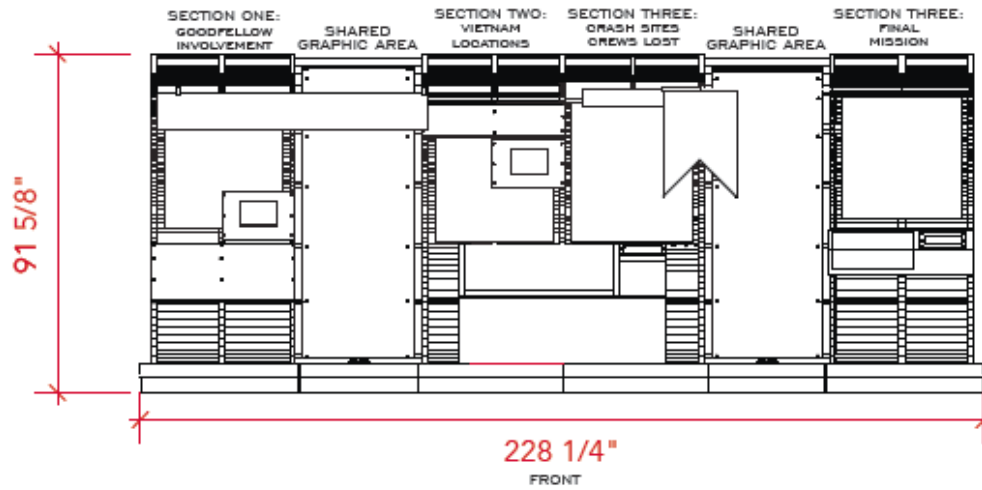

6994TH SECURITY SQUADRON (USAFSS) EC-47 ARDF OPERATIONS IN SOUTHEAST ASIA 1966 - 1974 EXHIBIT

MRSEA
LOBBY EXHIBIT
ADL027406
DESIGNER - ASHLEY INSAHD
PROJECT MANAGER - ANDY DAVENPORT
ACCOUNT MANAGER - RICH ADLER
©.C.S. 13

This design was originated by Adler Display and remains the property of Adler Display until purchased. The exclusive right to estimate for production is reserved by Adler Display.

The curve of the exhibit back frame approximates a ratio to the actual dimensions of the EC-47 fuselage.