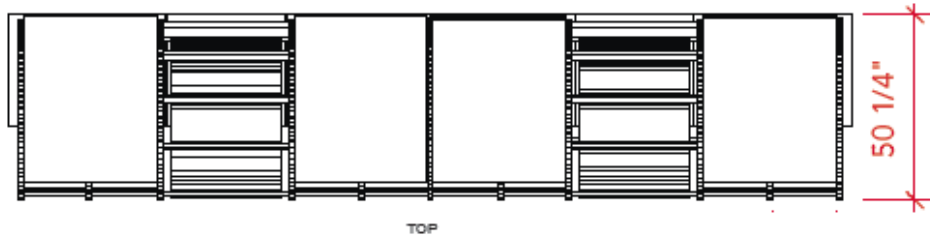

6994TH SECURITY SQUADRON (USAFSS) EC-47 ARDF OPERATIONS IN SOUTHEAST ASIA 1966 - 1974 EXHIBIT

MRSEA
LOBBY EXHIBIT
ADL027406
DESIGNER - ASHLEY INSAHD
PROJECT MANAGER - ANDY DAVENPORT
ACCOUNT MANAGER - RICH ADLER
©.C.S. 13

This design was originated by Adler Display and remains the property of Adler Display until purchased. The exclusive right to estimate for production is reserved by Adler Display.

The curve of the exhibit back frame approximates a ratio to the actual dimensions of the EC-47 fuselage.